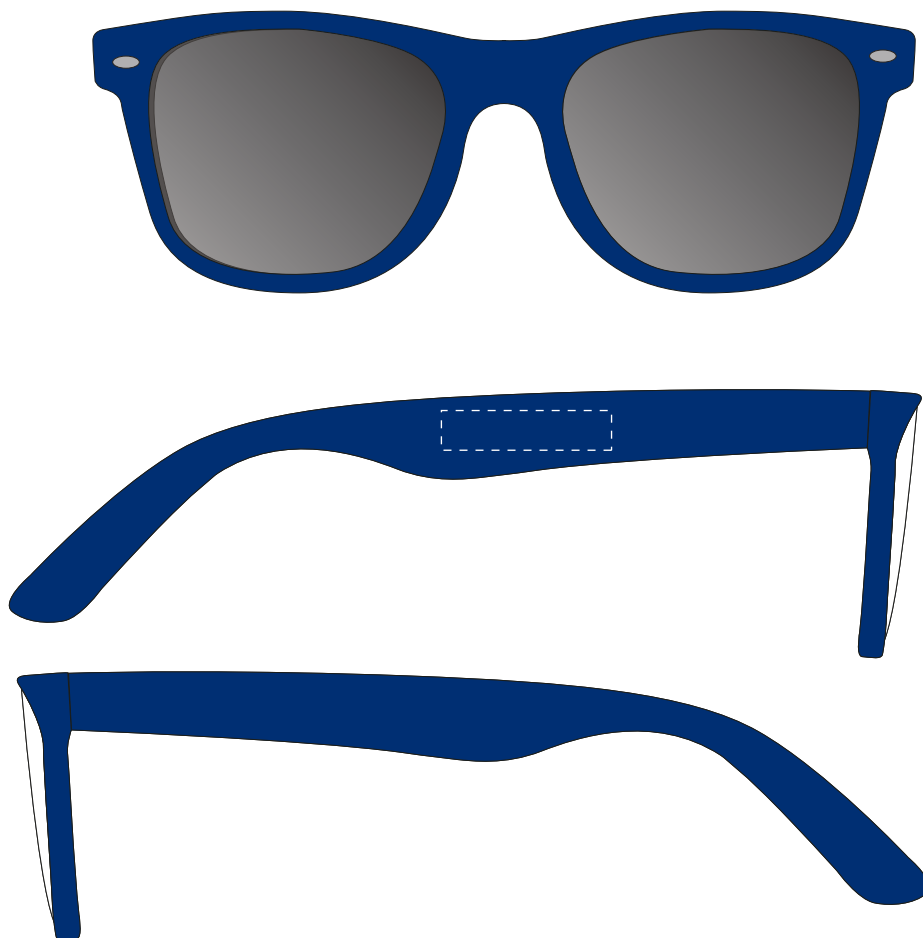

Your Ref:

Quantity:

Product Code: TA1130

Our Ref:

Version: 1

Product Colour:BLUE

PRINTING CONCERNS:**PRODUCT INFO:**

We stock this item in the following colours

**PANTONE REFERENCE(S)**

Full Colour Printing

ARTWORK SCALE 75%

ARTWORK SCALE 100%

Max Digital print area: 30mm x 7mm

Product Image for visualisation
- colours may vary

The dashed line is to demonstrate print area and will not appear on your printed item